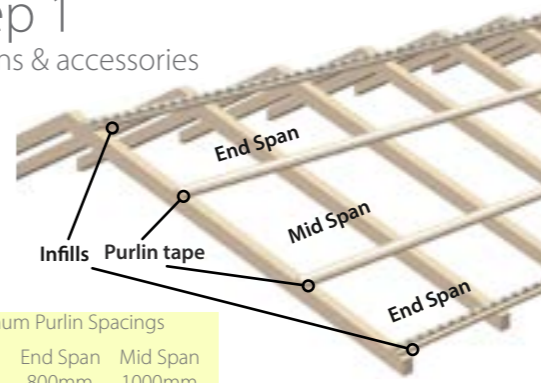

step 1

Purlins & accessories

Maximum Purlin Spacings

Profile	End Span	Mid Span
Corri	800mm	1000mm
Greca	900mm	1200mm
Trimdek	900mm	1200mm

Ensure that your roof pitch is at least 5°, i.e. 88mm rise per lineal metre. This will ensure adequate water run off.